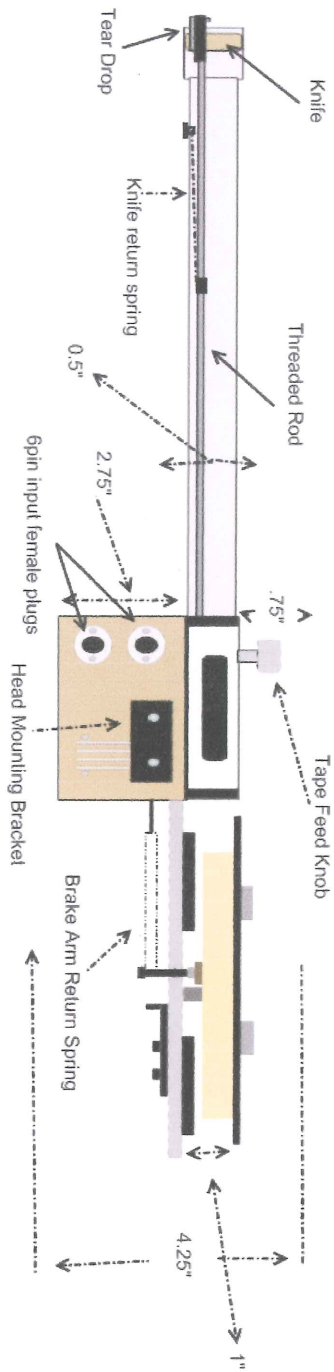

U.S. Paper Counters  
 138 Elizabeth Terrace - Cairo, NY 12413

SHOOTER-II TAB INSERTER  
 Standard 16" tabbing head  
 Left and Right View

DWG. 1A

# Bottom View

# Top View

U.S. Paper Counters  
 138 Elizabeth Terrace - Cairo, NY -12413

**SHOOTER-II TAB INSERTER**  
 standard 16" tabbing head  
 Top and Bottom View

DWG. 1B