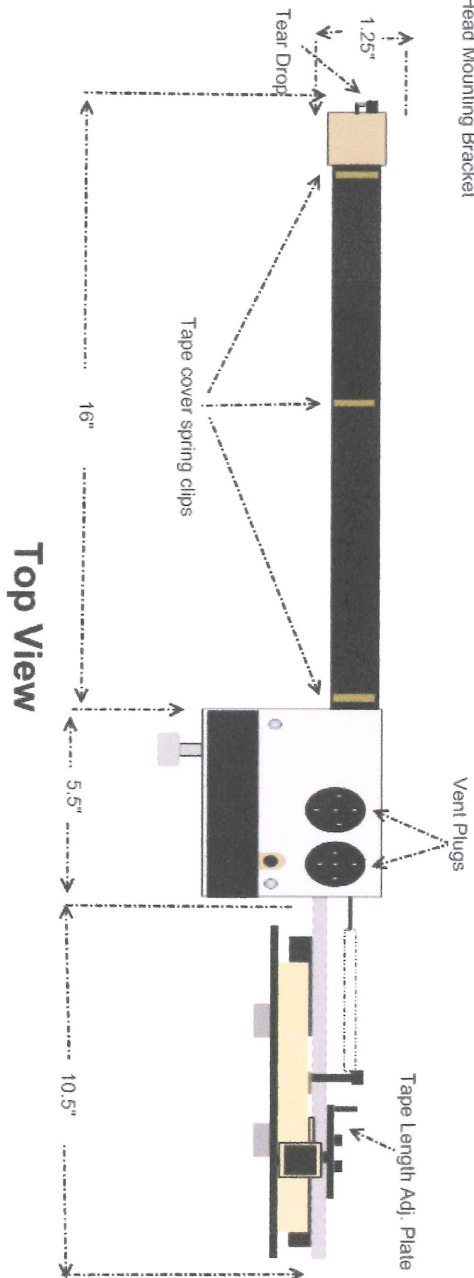

U.S. Paper Counters  
 138 Elizabeth Terrace - Cairo, NY 12413

SHOOTER-II TAB INSERTER  
 Standard 16" tabbing head  
 Left and Right View

DWG. 1A

# Bottom View

# Top View

U.S. Paper Counters  
 138 Elizabeth Terrace - Cairo, NY -12413

**SHOOTER-II TAB INSERTER**  
 standard 16" tabbing head  
 Top and Bottom View

DWG. 1B